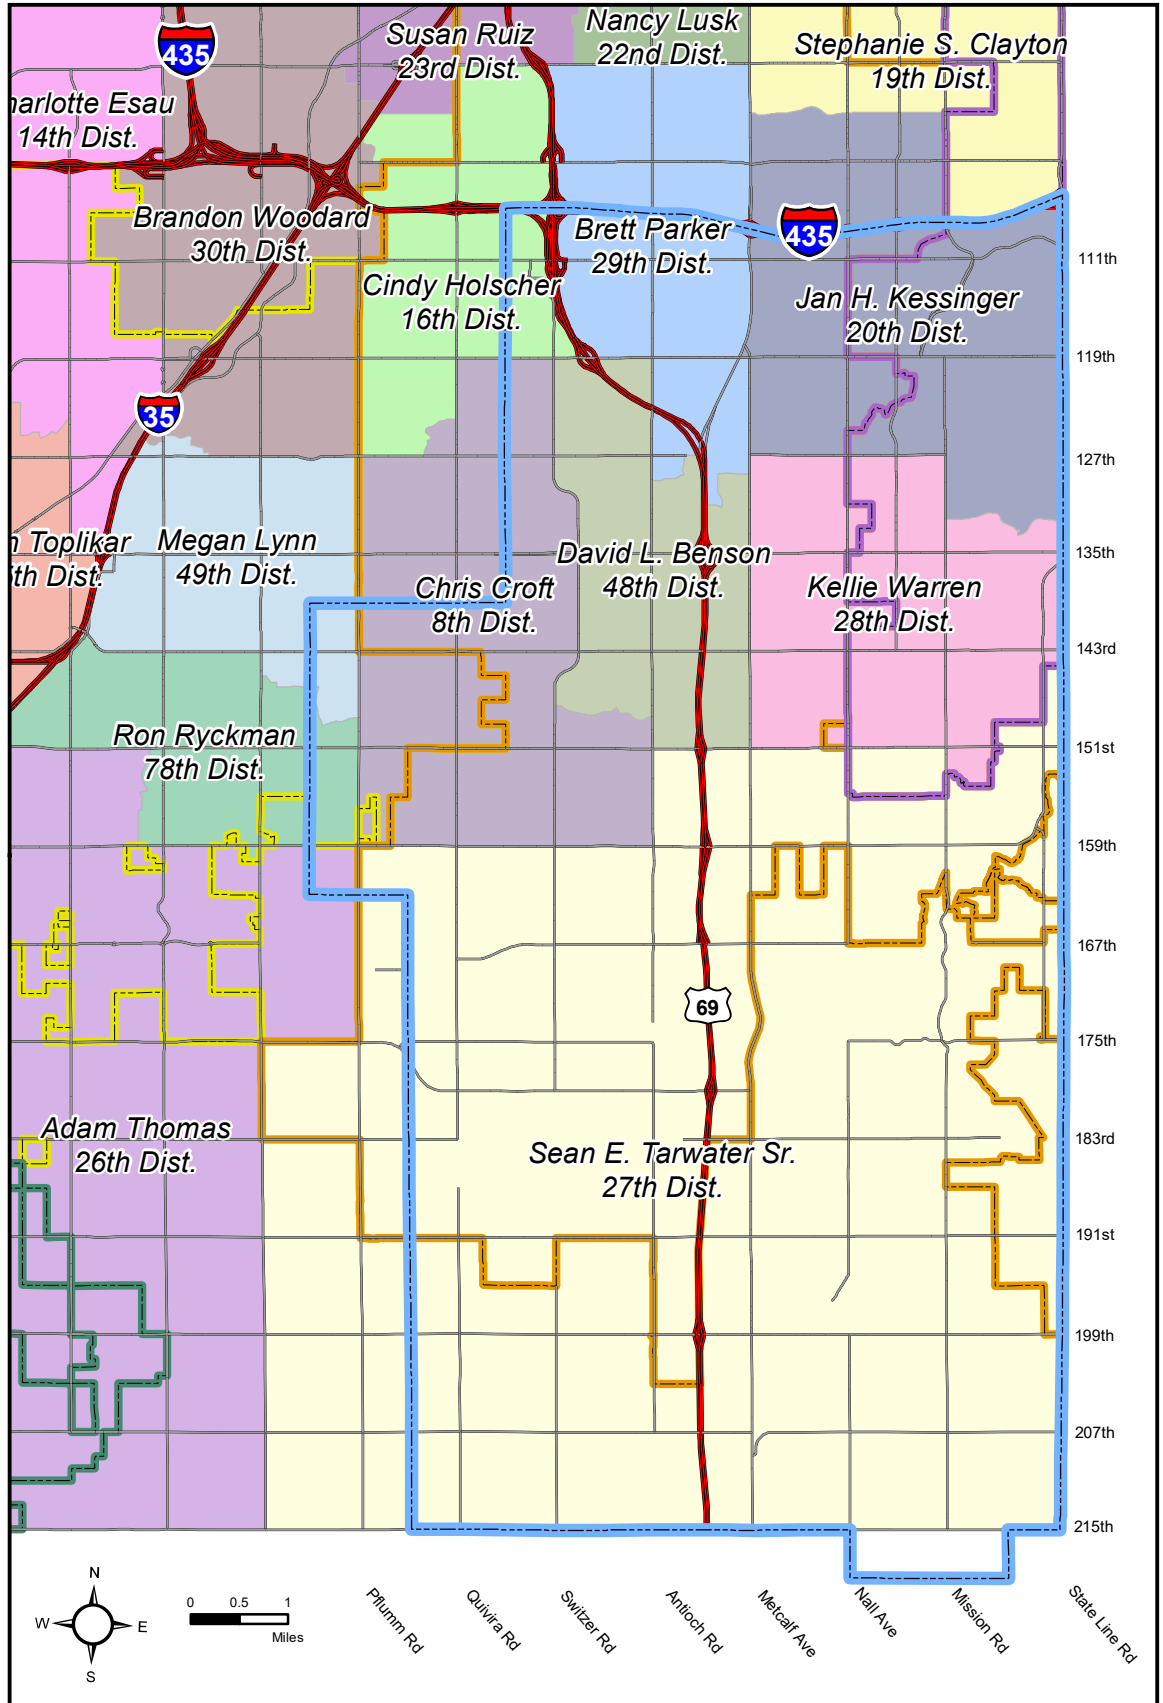

2019 Kansas House: Blue Valley & Vicinity

Map created by Blue Valley Facilities & Operations Dept. using data provided by Johnson County AIMS.
Updated 1/23/2019