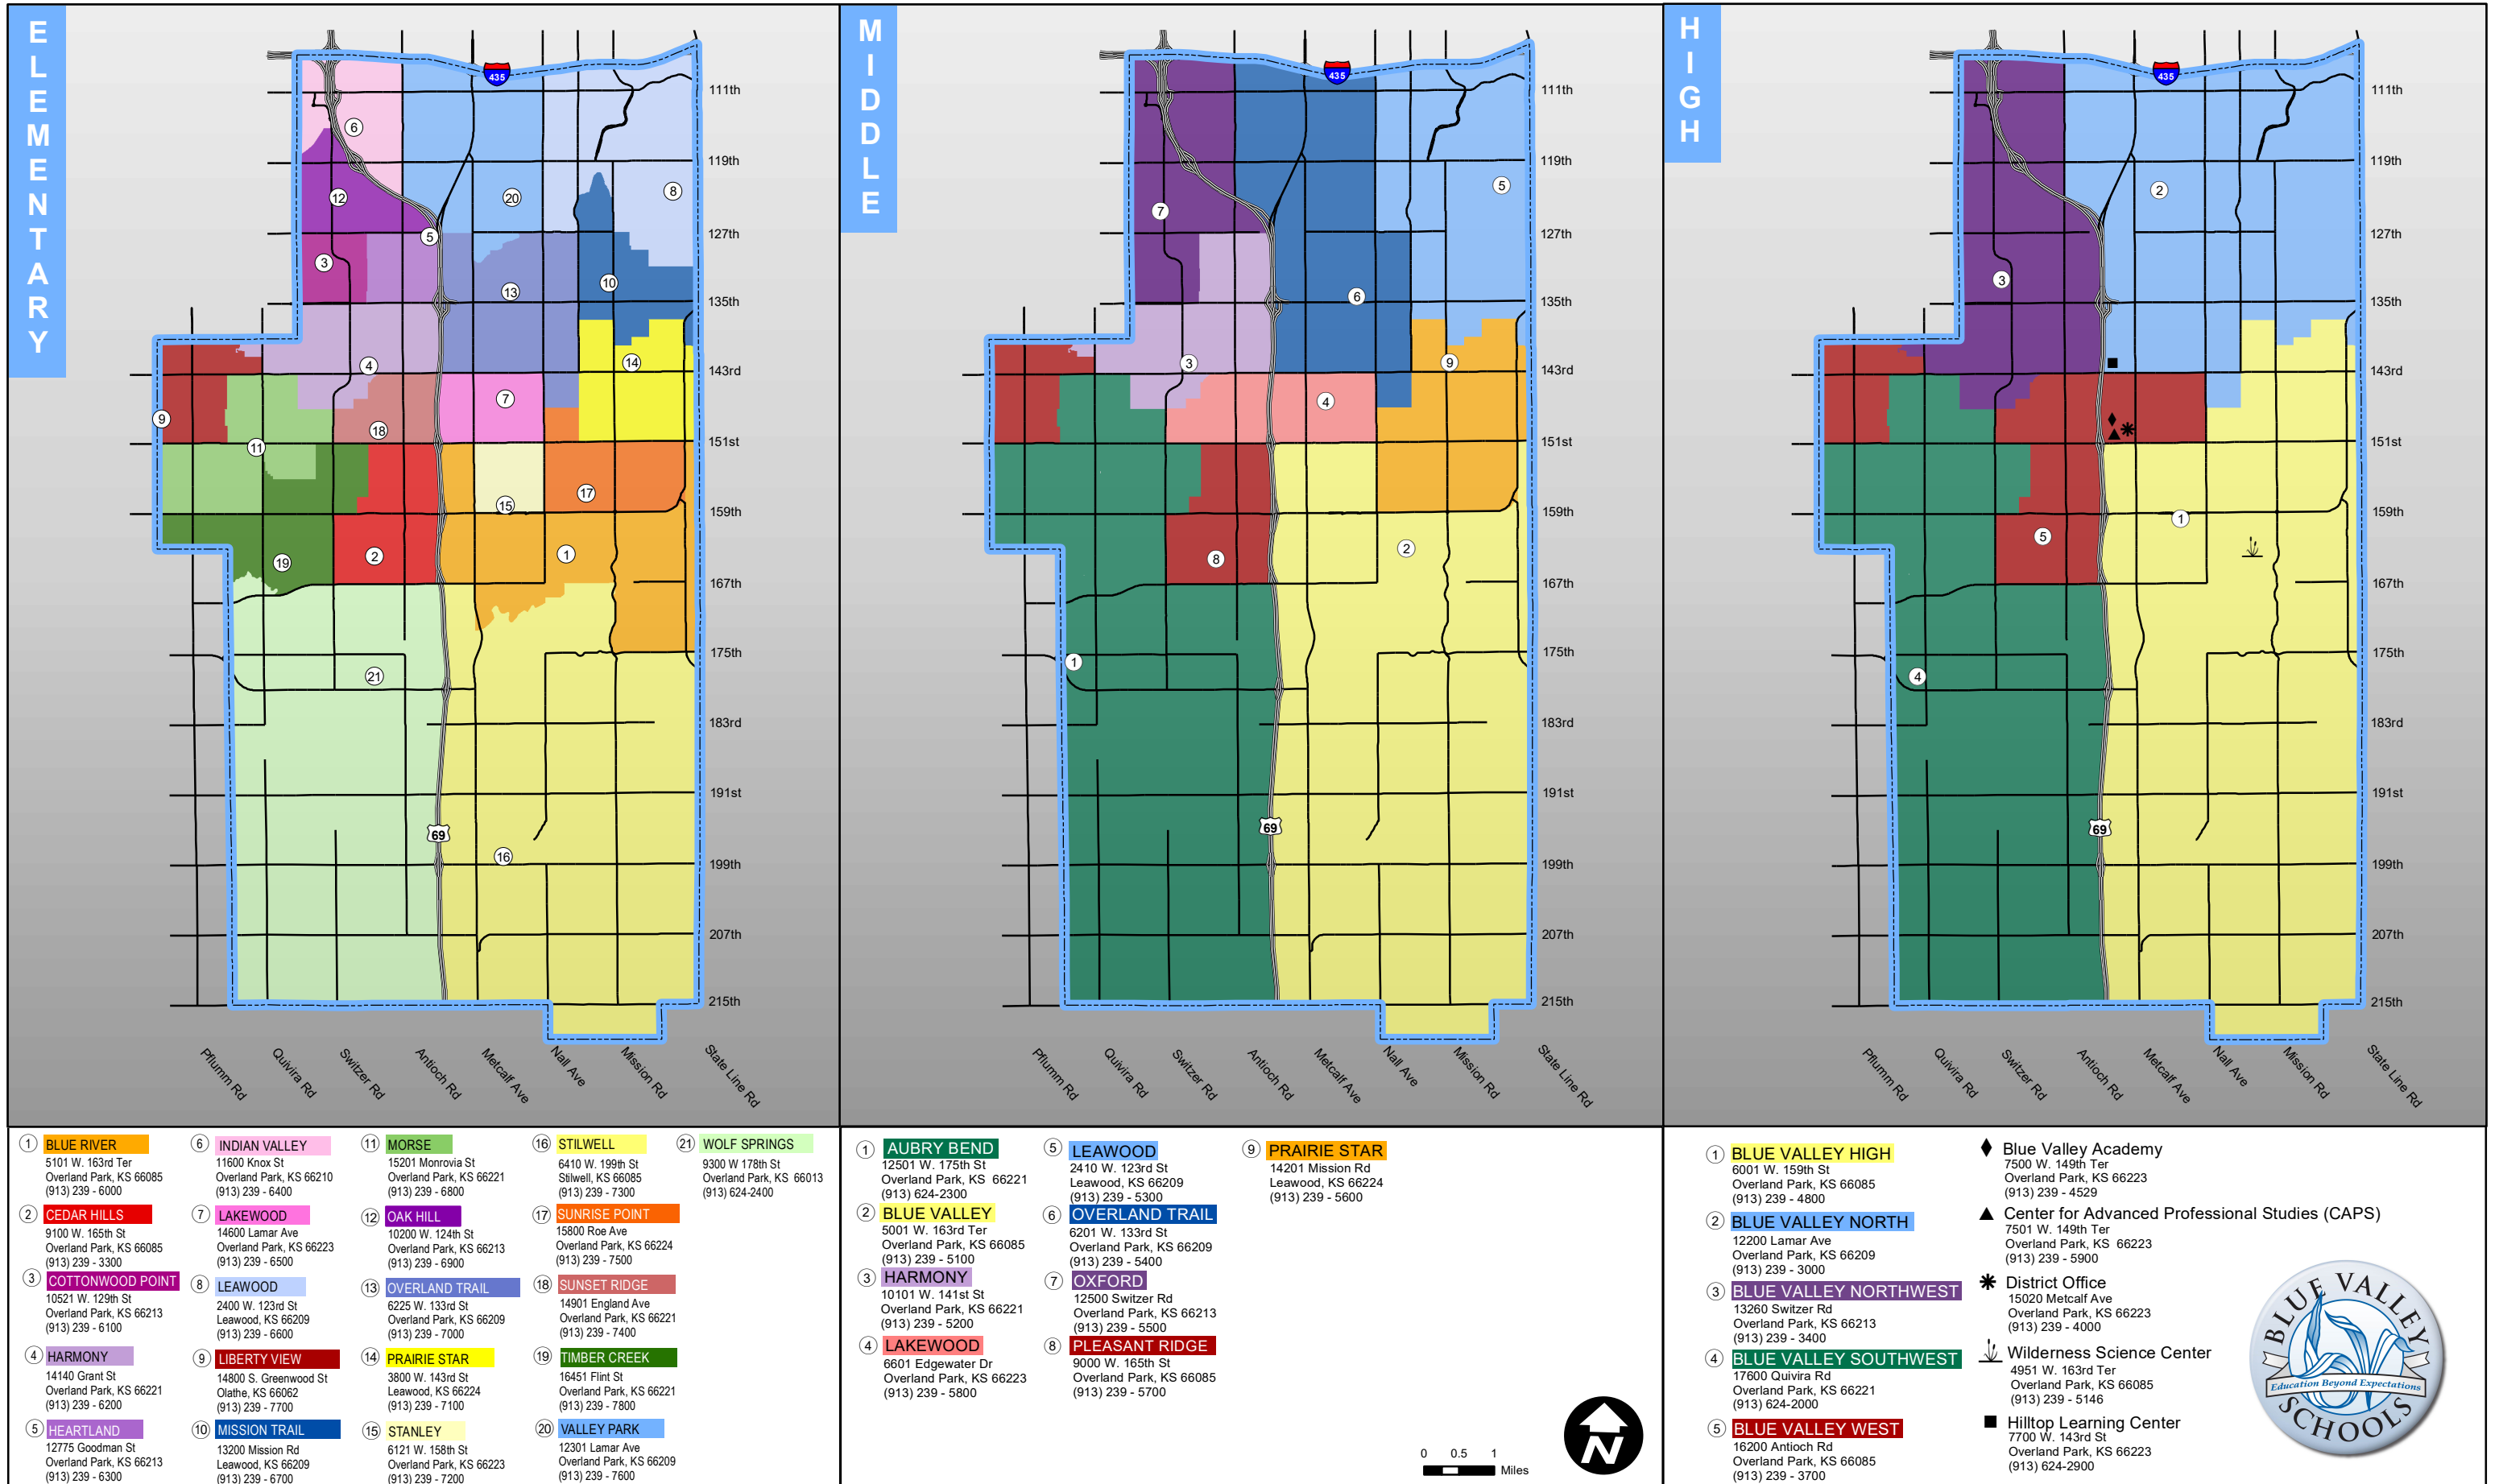

2021/22 BLUE VALLEY SCHOOL DISTRICT ATTENDANCE AREAS

Please note that school boundaries are reviewed each year and are subject to changes annually. No guarantee of boundary constancy is intended nor implied by this product. Undeveloped areas may be assigned to any school in the district. If you have questions about a school attendance area, please call (913) 239-4058 or go to the web site: www.bluevalleyk12.org

Prepared by the BVSD Finance & Operations Department - July, 2021