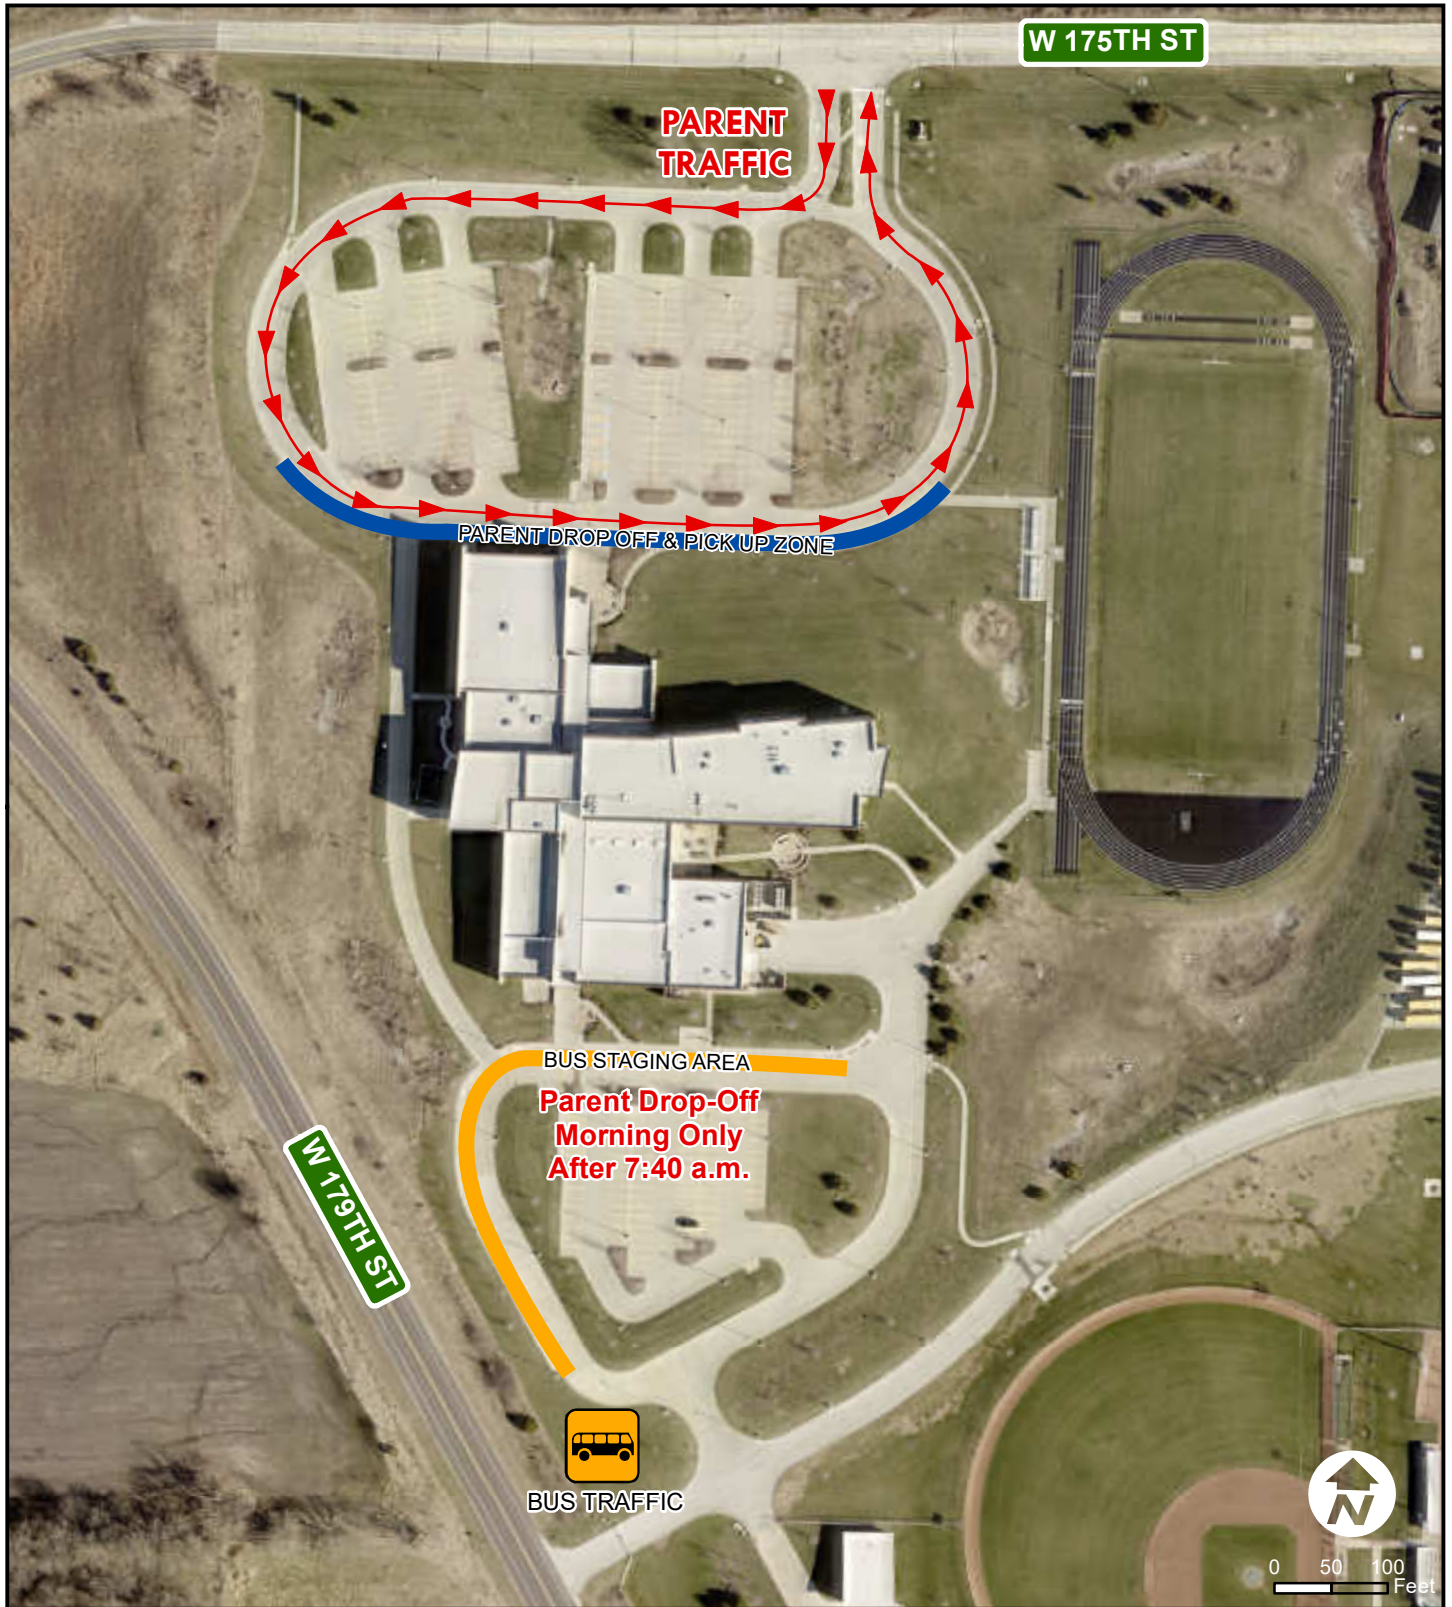

2022-23 Aubry Bend Middle School Traffic Flow

AUBRY BEND MIDDLE SCHOOL
WOLVERINES

Map created by Blue Valley School District
Facilities & Operations Department
Supporting data provided by Johnson County AIMS
July, 2022